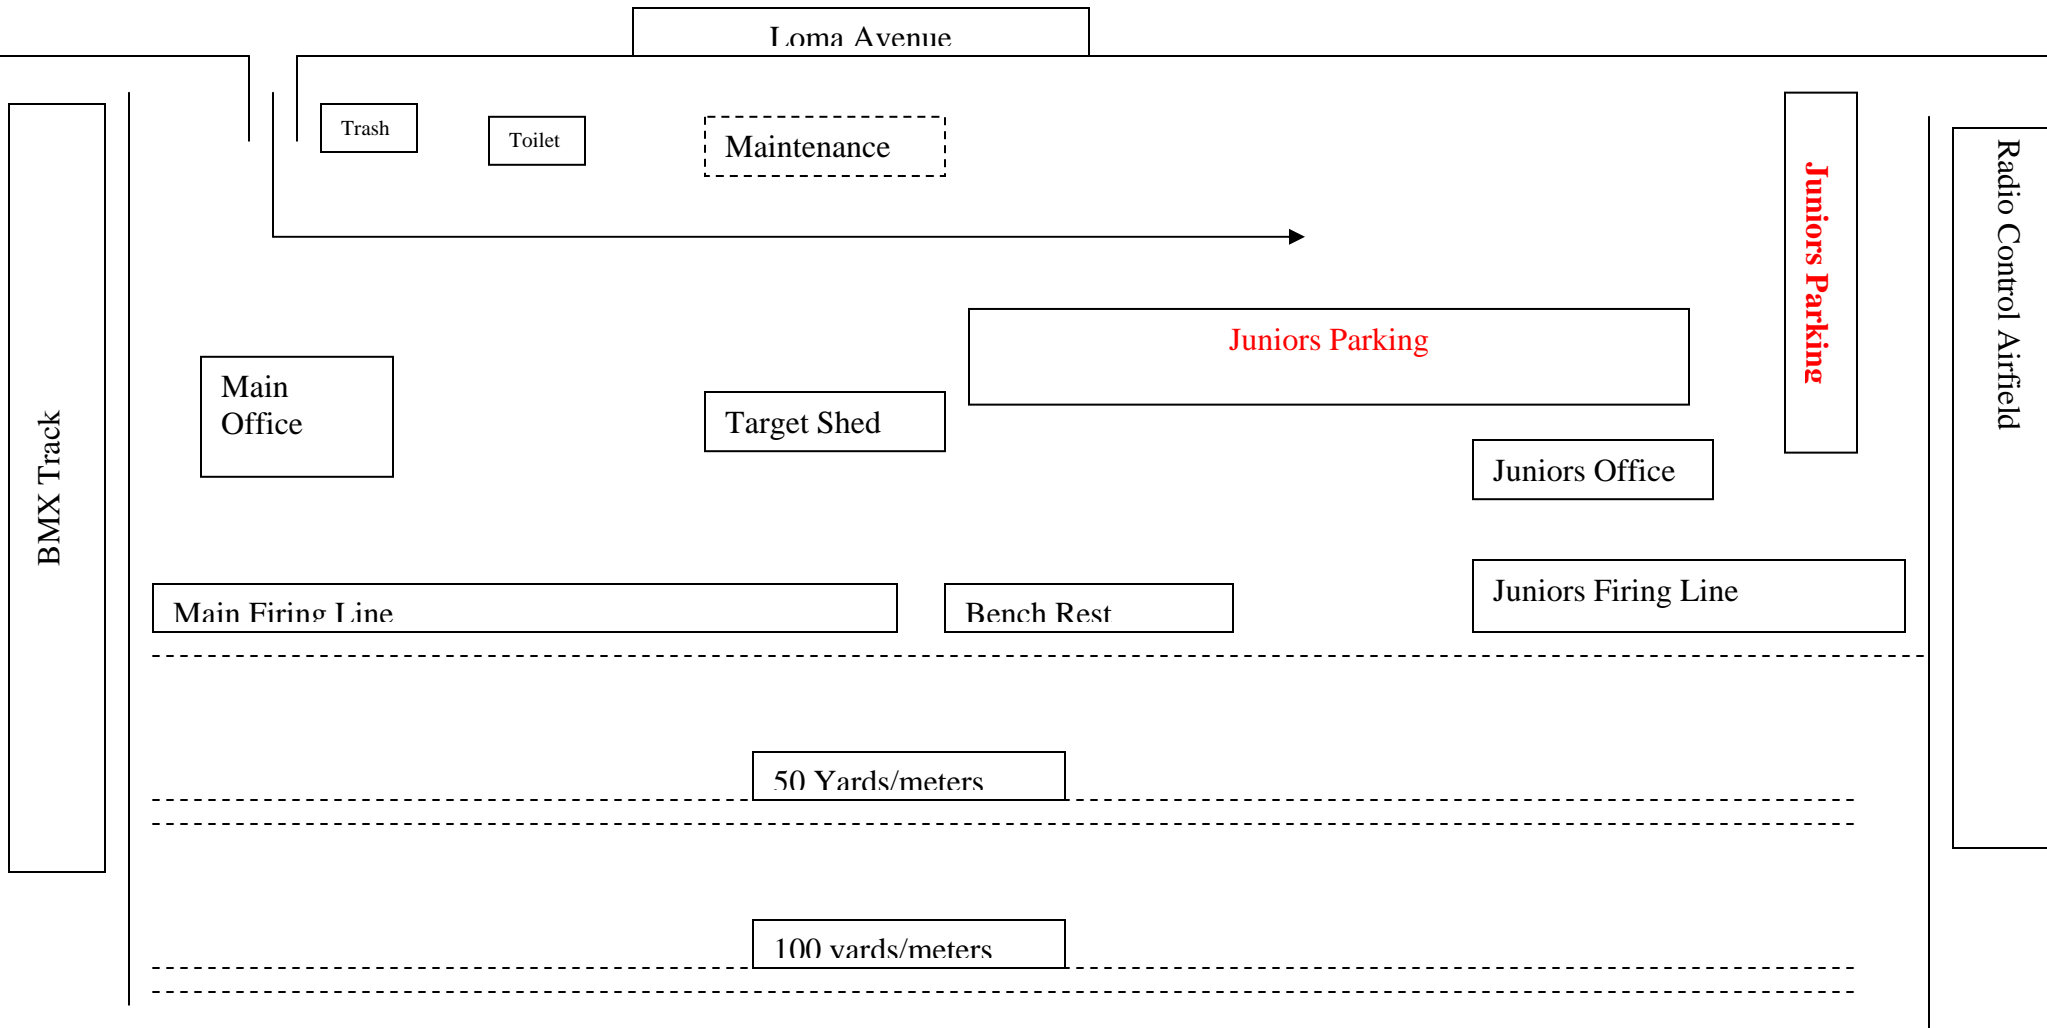

# Schematic of LAR&R Range

Enter park from Rosemead. At the “T” intersection turn right (North) and follow round around to the next “T” intersection. Turn left (South) continue past the BMX Park and turn right (West) into the Range. Head south to the juniors area as indicated above.